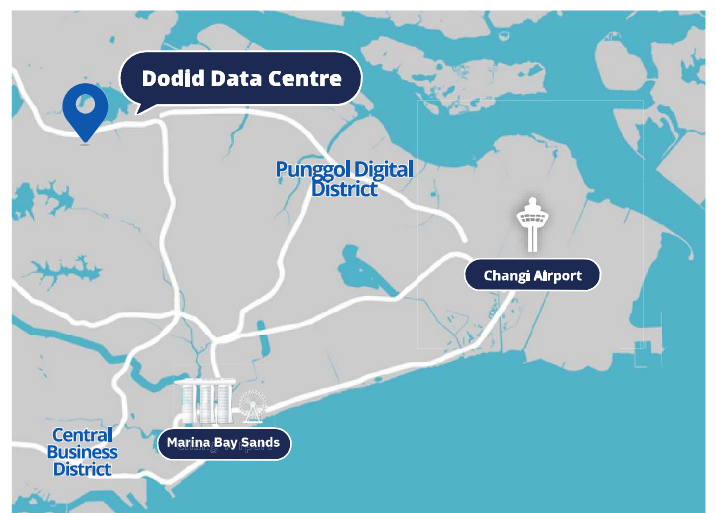

Map

71 Tagore Lane, Singapore 787496